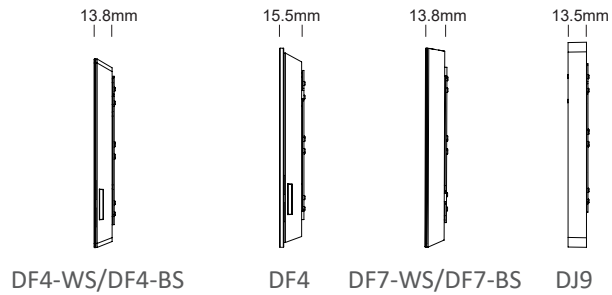

DF series

New 2Easy Monitor Series

Compatibility, Refreshed Design, Enabling Future Extension

DJ9

DF4

DF7

Ultra thin design

Slim design to fit into normal housing, provide a better installation and looking on the wall.

Slim design

15.5mm

*Slim version : 13.8mm