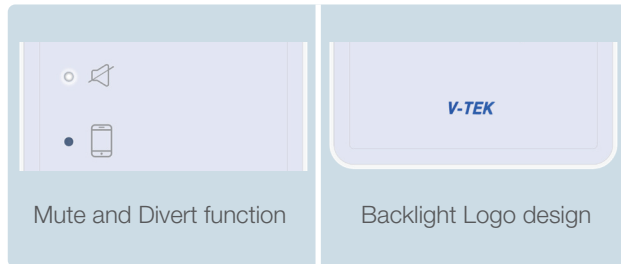

Description

Upgraded DF series 2easy audio panel, wall mount, 5 touch keys with mute, talk, unlock and divert. Suitable for 2 wire system.

Features

Customizable key icons and logo

Customizable laser-printed key icons, text, and the logo, logo area has blue backlight.

Optional Optical glass panel

Standard version is acrylic. With optional optical glass panel provides better appearance, easy clearance and prevent discoloration.

New 2easy series DF

Compatible to 2easy door station, monitor, power supply and accessory*, easy for 2wire refurbishing and update.

*Accessory might need update, not support DT-IPG.

New address settings

Address set via door station calling, and to avoid false setup, the address could be only configured within 2 min after power.

Optional address programmer, PG1 accessory, address could be simply setting up by DIP through doorbell cable.