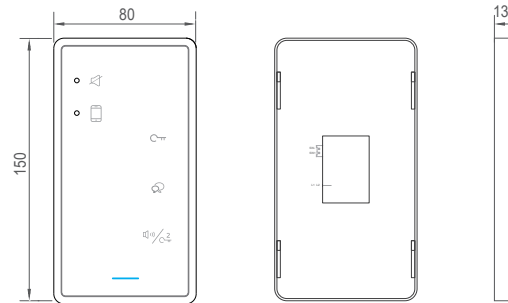

Description

Upgraded DF series 2easy audio panel, wall mount, 5 touch keys with mute, talk, unlock and divert. Suitable for 2 wire system.

Features

Customizable key icons and logo

Customizable laser-printed key icons, text, and the logo, logo area has blue backlight.

Optional Optical glass panel

Standard version is acrylic. With optional optical glass panel provides better appearance, easy clearance and prevent discoloration.

New 2easy series DF

Compatible to 2easy door station, monitor, power supply and accessory*, easy for 2wire refurbishing and update.

*Accessory might need update, not support DT-IPG.

New address settings

Address set via door station calling, and to avoid false setup, the address could be only configured within 2 min after power.

Optional address programmer, PG1 accessory, address could be simply setting up by DIP through doorbell cable.

Dimension

Terminal Description

SW+,SW-: Door bell call button connection port.

L1,L2: Bus terminal.

Product display

Ordering Information

Model No.	Description
DJ9	Hand free audio unit.
DJ9-B	Hand free audio unit, black.

Single Package

Dimensions: 154(H)x84(W)x18(D)mm

Gross Weight: 0.19Kg