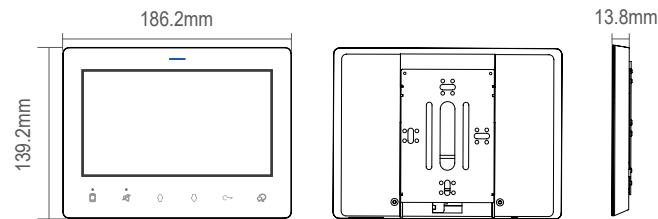

Dimension

DF7