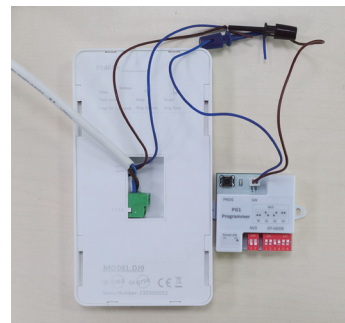

Unified design, for DF7,DF4,DJ9 fit to different needs and still harmonious in one building.

New 2easy series

Compatible to 2easy door station, monitor and accessory*, easy for 2wire refurbishing and update.

**Accessory might need update, not support DT-IPG.*

New address settings

Address set via door station calling, and to avoid false setup, the address could be only configured within 2 min after power.

With PG1 accessory, address could be simply setting up by traditional ways through doorbell cable.