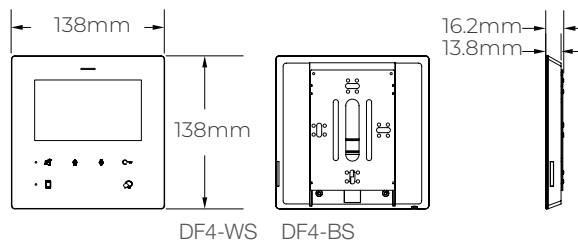

Description

Upgraded DF series 2easy monitor, glass surface wall mount, with a 4.3" 16:9 TFT screen 6 touch keys with mute, selects, talk, unlock and divert. Suitable for 2 wire system.

Features

Customizable key icons and logo

Avoid surface discoloration after long-term use.

Optical glass panel

Optical glass panel provides clear view of image, easy clearance and prevent discoloration. DF4 has standard and slim glass panel.

New 2easy series DF

Compatible to 2easy door station, monitor, power supply and accessory*, easy for 2wire refurbishing and update.

*Accessory might need update, not support DT-IPG.

New address settings

Address set via door station calling, and to avoid false setup, the address could be only configured within 2 min after power.

Optional address programmer, PG1 accessory, address could be simply setting up by DIP through doorbell cable. DF4 is also able to set up address via menu, just simply tap the buttons

Dimension

Product display

Terminal Description

SW+,SW-:Doorbell Line

L1,L2:Bus terminal

Packing Information

Dimensions: 170(H)x161(W)x40(D)mm

Gross Weight: 0.35Kg