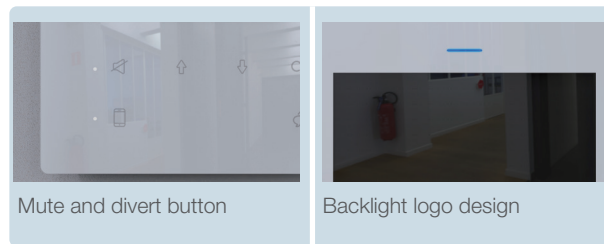

Model No.	Description
DJ9	Hand free audio unit.
DJ9-B	Hand free audio unit, black.

Single Package

Dimensions: 154(H)x84(W)x18(D)mm

Gross Weight: 0.19Kg

Description

Upgraded DF series 2easy monitor, glass surface wall mount, with a 4.3" 16:9 TFT screen 6 touch keys with mute, selects, talk, unlock and divert. Suitable for 2 wire system.

Features

Customizable key icons and logo

Avoid surface discoloration after long-term use.

Optical glass panel

Optical glass panel provides clear view of image, easy clearance and prevent discoloration. DF4 has standard and slim glass panel.