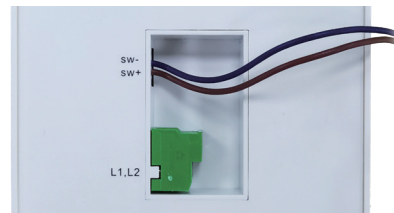

Terminal Description

SW+,SW-: Door bell call button connection port.

L1,L2: Bus terminal.