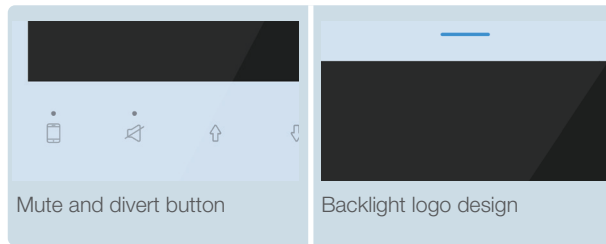

Features

Customizable key icons and logo

Avoid surface discoloration after long-term use.

Optical glass panel

Optical glass panel provides clear view of image, easy clearance and prevent discoloration.

New 2easy series DF