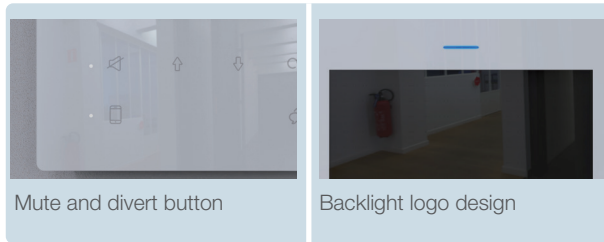

Description

Upgraded 2easy monitor, glass surface wall mount, with a 4.3" 16:9 TFT screen, 6 touch keys with mute, select, talk, unlock and divert. Suitable for 2 wire system.

Features

Key icons

Customizable laser-printed key icons and text.

Customizable optical glass panel

Avoid surface discoloration after long-term use.

Address programming

DF4 allowed only in-system programming within 2 minutes of start-up via door station calling.

With PG1 accessory(optional), the address could be setup simply by DIP switches and press button.