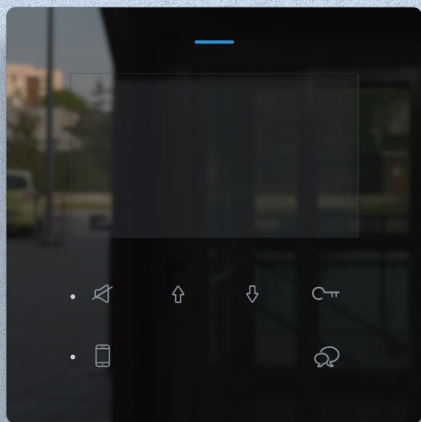

DF4-WS

DF4-W

DF4-BS

DF4-B