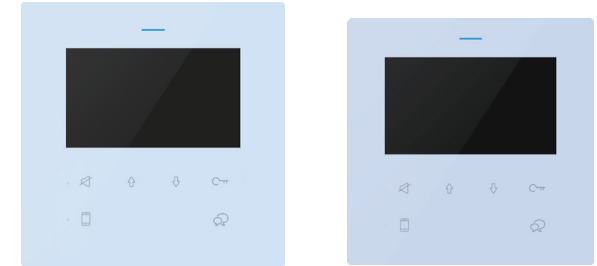

Description

Upgraded 2easy monitor, glass surface wall mount, with a 4.3" 16:9 TFT screen, 6 touch keys with mute, select, talk, unlock and divert. Suitable for 2 wire system.

Features

Key icons

Customizable laser-printed key icons and text.

Customizable optical glass panel

Avoid surface discoloration after long-term use.

Address programming

DF4 allowed only in-system programming within 2 minutes of start-up via door station calling.

With PG1 accessory(optional), the address could be setup simply by DIP switches and press button.

Dimension

Product display

DF4-W

DF4-WS

DF4-B

DF4-BS

Terminal Description

SW+,SW-:Doorbell Line