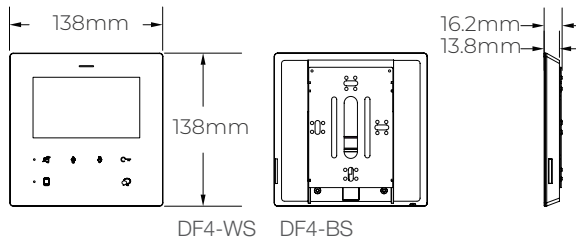

Dimension

Product display

DF4-W

DF4-WS

DF4-B

DF4-BS

Terminal Description

SW+,SW-:Doorbell Line

L1,L2:Bus terminal

Packing Information

Dimensions: 170(H)x161(W)x40(D)mm

Gross Weight: 0.35Kg

15.5mm

*Slim version : 13.8mm

DF4-WS

DF4-W