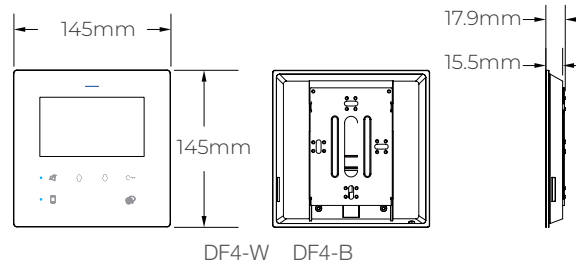

Dimension

Product display

DF4-W

DF4-WS

DF4-B

DF4-BS

Terminal Description

SW+,SW-:Doorbell Line

L1,L2:Bus terminal

Packing Information

Dimensions: 170(H)x161(W)x40(D)mm

Gross Weight: 0.35Kg

15.5mm

*Slim version : 13.8mm

DF4-WS

DF4-W