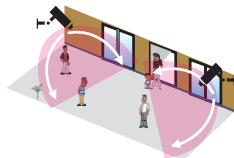

◆ Traditional
H:100°
V:70°