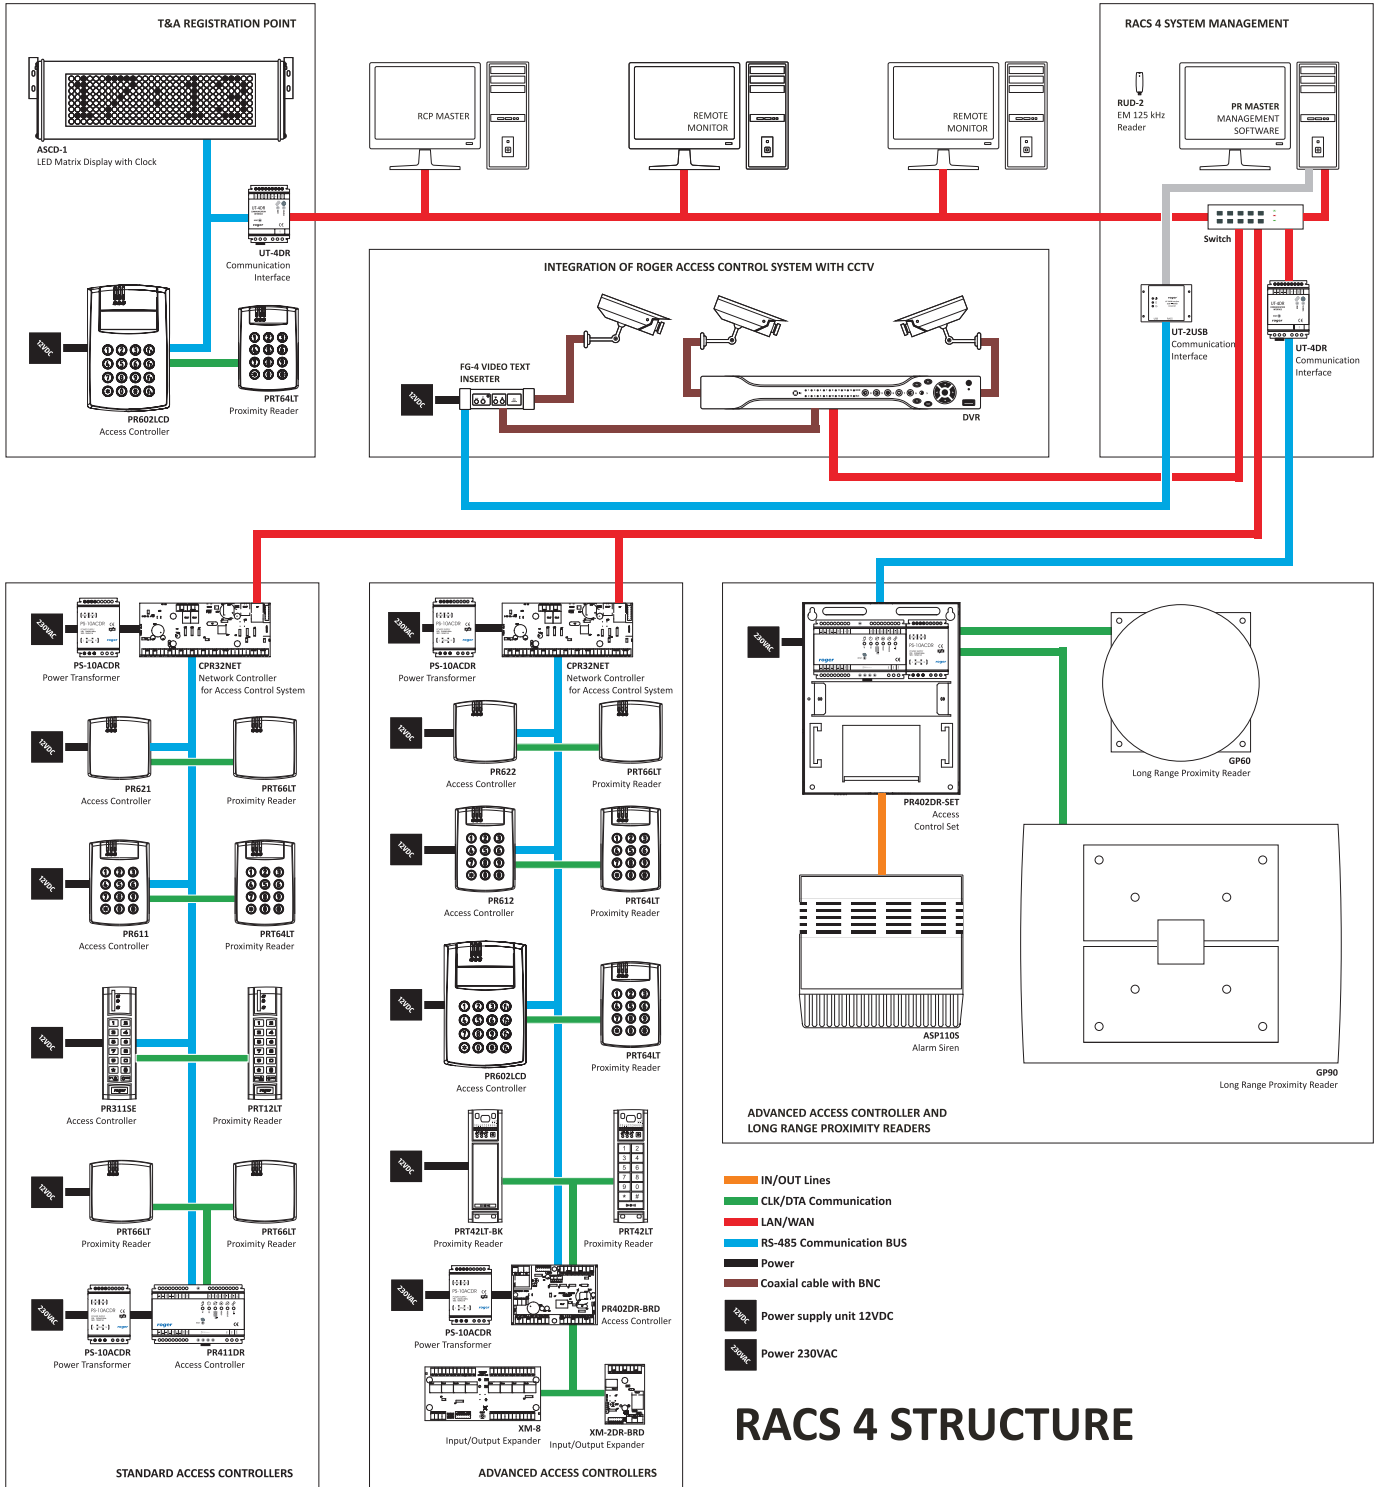

QUICK START GUIDE

RACS 4 structure

RACS 4 STRUCTURE

Technical support is available in weekdays:

- from 8:00 am to 4:00 pm at PSTN number +48 55 267 01 26
- from 4:00 pm to 8:00 pm at GSM number +48 664 294 087